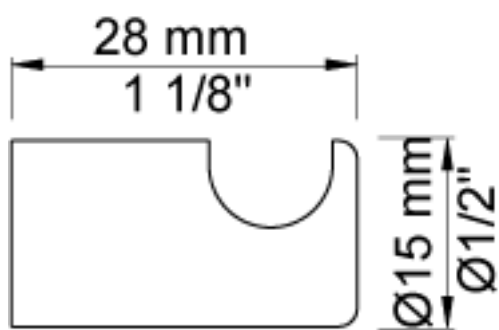

Date:

Client:

Project:

VOLA product: T17

**T17**

Towel hook, 28 mm, 4 pcs.

**Available in colours**

Color 02, Grey
Color 04, Light blue
Color 05, Orange
Color 06, Light green
Color 08, Yellow
Color 09, Dark grey
Color 12, Mocca
Color 14, Bright red
Color 15, Dark blue
Color 16, Polished chrome
Color 17, Gloss black
Color 18, White
Color 19, Natural brass
Color 20, Brushed chrome
Color 21, Burgundy red
Color 25, Pink
Color 27, Matt black
Color 40, Brushed stainless steel